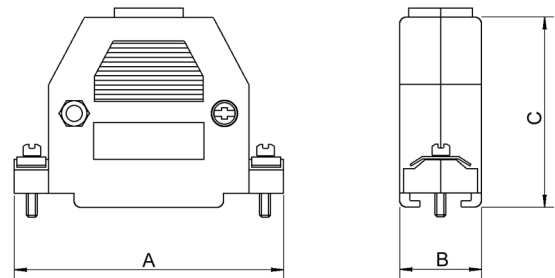

**TECHNICAL SPECIFICATIONS SC-Series**

**Material:** UL-Recognised Plastic  
**Operating Temperature:** -55°C to +110°C  
**Cable Entry:** Top  
**Thumbscrews:** UNC 4-40  
**Cable Diameter:** Up to 11,5 mm

- Available with Short or Long Jack Screws
- Available in 9, 15, 25, 37 & 50 Way options
- Available in two colours - Black or Light Grey

Size	A	B	C
9-way	31,0	16,0	40,2
15-way	39,6	17,4	38,0
25-way	55,0	16,5	44,5
37-way	69,0	24,0	52,5
50-way	69,5	19,5	44,5

**Ordering information - SHORT Jackscrews:**

Size:	P/N - Kitted:	Product Code BLACK:
9-way	2360-0102-01	MHCCOV-09-SC-BK
15-way	2360-0102-02	MHCCOV-15-SC-BK
25-way	2360-0102-03	MHCCOV-25-SC-BK
37-way	2360-0102-04	MHCCOV-37-SC-BK
50-way	2360-0102-05	MHCCOV-50-SC-BK

Size:	P/N - BULK:	Product Code LIGHT GREY:
9-way	2360-0102-11	
15-way	2360-0102-12	
25-way	2360-0102-13	
37-way	2360-0102-14	
50-way	2360-0102-15	

**Ordering information - LONG Jackscrews:**

Size:	P/N - Kitted:	Product Code BLACK:
9-way	2360-0102-21	MHCCOV-09-SCL-BK
15-way	2360-0102-22	MHCCOV-15-SCL-BK
25-way	2360-0102-23	MHCCOV-25-SCL-BK
37-way	2360-0102-24	MHCCOV-37-SCL-BK
50-way	2360-0102-25	MHCCOV-50-SCL-BK