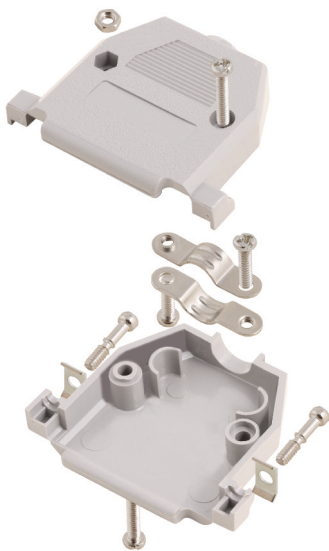

**TECHNICAL SPECIFICATIONS SC-Series**

**Material:** UL-Recognised Plastic  
**Operating Temperature:** -55°C to +110°C  
**Cable Entry:** Top  
**Thumbscrews:** UNC 4-40  
**Cable Diameter:** Up to 11,5 mm

- Available with Short or Long Jack Screws
- Available in 9, 15, 25, 37 & 50 Way options
- Available in two colours - Black or Light Grey

Size	A	B	C
9-way	31,0	16,0	40,2
15-way	39,6	17,4	38,0
25-way	55,0	16,5	44,5
37-way	69,0	24,0	52,5
50-way	69,5	19,5	44,5

**Ordering information - SHORT Jackscrews:**

Size:	P/N - Kitted:	Product Code BLACK:
9-way	2360-0102-01	MHCCOV-09-SC-BK
15-way	2360-0102-02	MHCCOV-15-SC-BK
25-way	2360-0102-03	MHCCOV-25-SC-BK
37-way	2360-0102-04	MHCCOV-37-SC-BK
50-way	2360-0102-05	MHCCOV-50-SC-BK

Size:	P/N - BULK:	Product Code LIGHT GREY:
9-way	2360-0102-11	
15-way	2360-0102-12	
25-way	2360-0102-13	
37-way	2360-0102-14	
50-way	2360-0102-15	

**Ordering information - LONG Jackscrews:**

Size:	P/N - Kitted:	Product Code BLACK:
9-way	2360-0102-21	MHCCOV-09-SCL-BK
15-way	2360-0102-22	MHCCOV-15-SCL-BK
25-way	2360-0102-23	MHCCOV-25-SCL-BK
37-way	2360-0102-24	MHCCOV-37-SCL-BK
50-way	2360-0102-25	MHCCOV-50-SCL-BK