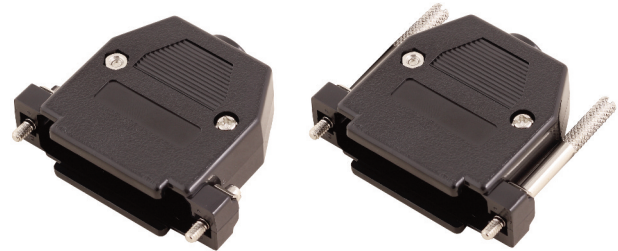

**TECHNICAL SPECIFICATIONS SC-Series**

**Material:** UL-Recognised Plastic  
**Operating Temperature:** -55°C to +110°C  
**Cable Entry:** Top  
**Thumbscrews:** UNC 4-40  
**Cable Diameter:** Up to 11,5 mm

- Available with Short or Long Jack Screws
- Available in 9, 15, 25, 37 & 50 Way options
- Available in two colours - Black or Light Grey

Size	A	B	C
9-way	31,0	16,0	40,2
15-way	39,6	17,4	38,0
25-way	55,0	16,5	44,5
37-way	69,0	24,0	52,5
50-way	69,5	19,5	44,5

**Ordering information - SHORT Jackscrews:**

Size:	P/N - Kitted:	Product Code BLACK:
9-way	2360-0102-01	MHCCOV-09-SC-BK
15-way	2360-0102-02	MHCCOV-15-SC-BK
25-way	2360-0102-03	MHCCOV-25-SC-BK
37-way	2360-0102-04	MHCCOV-37-SC-BK
50-way	2360-0102-05	MHCCOV-50-SC-BK

Size:	P/N - BULK:	Product Code LIGHT GREY:
9-way	2360-0102-11	
15-way	2360-0102-12	
25-way	2360-0102-13	
37-way	2360-0102-14	
50-way	2360-0102-15	

**Ordering information - LONG Jackscrews:**

Size:	P/N - Kitted:	Product Code BLACK:
9-way	2360-0102-21	MHCCOV-09-SCL-BK
15-way	2360-0102-22	MHCCOV-15-SCL-BK
25-way	2360-0102-23	MHCCOV-25-SCL-BK
37-way	2360-0102-24	MHCCOV-37-SCL-BK
50-way	2360-0102-25	MHCCOV-50-SCL-BK