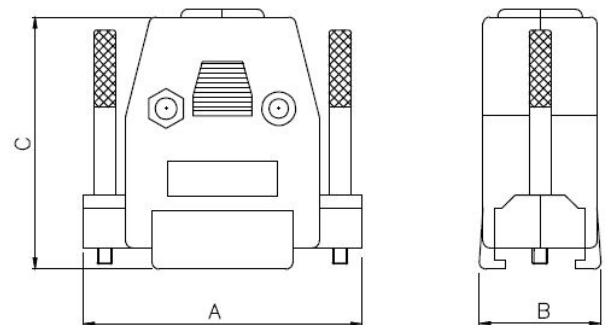

## Description

- Available in 9,15, 25, 37 or 50 way
- Quick Snap together locking system
- Re-openable
- Cable entry, Top entry
- Operating Temperature, -55°C to 110°C
- Will accommodate up to 13mm diameter cable
- Cable clamp is secured with 2 screws
- 4-40UNC Jackscrews

## The Kit Contains:

- |                           |     |
|---------------------------|-----|
| Backshell halves          | x 2 |
| 4-40 Jackscrews           | x 2 |
| Metal Strain Relief Clamp | x 2 |
| Strain relief screws      | x 2 |
| Backshell screws          | x 2 |

## Specification

- Ways: 9, 15, 25, 37 or 50
- Housing Material: Polyamide UL- Recognised
- Cable Entry: Straight, 90°
- Cable OD: Up to 13 mm

Dimensions			
Size	A	B	C
09	31.0	16.0	40.2
15	39.6	17.4	38.0
25	55.0	16.5	44.5
37	69.0	19.5	52.5
50	69.5	19.5	44.5