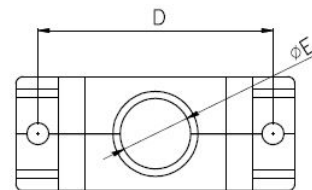

## Description

- Available in 9,15, 25, 37 or 50 way
- Quick Snap together locking system
- Re-openable
- Cable entry, Top entry
- Operating Temperature, -55°C to 110°C
- Will accommodate up to 13mm diameter cable
- Cable clamp is secured with 2 screws
- 4-40UNC Jackscrews

## The Kit Contains:

- |                           |     |
|---------------------------|-----|
| Backshell halves          | x 2 |
| 4-40 Jackscrews           | x 2 |
| Metal Strain Relief Clamp | x 2 |
| Strain relief screws      | x 2 |
| Backshell screws          | x 2 |

## Specification

- Ways: 9, 15, 25, 37 or 50
- Housing Material: Polyamide UL- Recognised
- Cable Entry: Straight, 90°
- Cable OD: Up to 13 mm

Dimensions			
Size	A	B	C
09	31.0	16.0	40.2
15	39.6	17.4	38.0
25	55.0	16.5	44.5
37	69.0	19.5	52.5
50	69.5	19.5	44.5