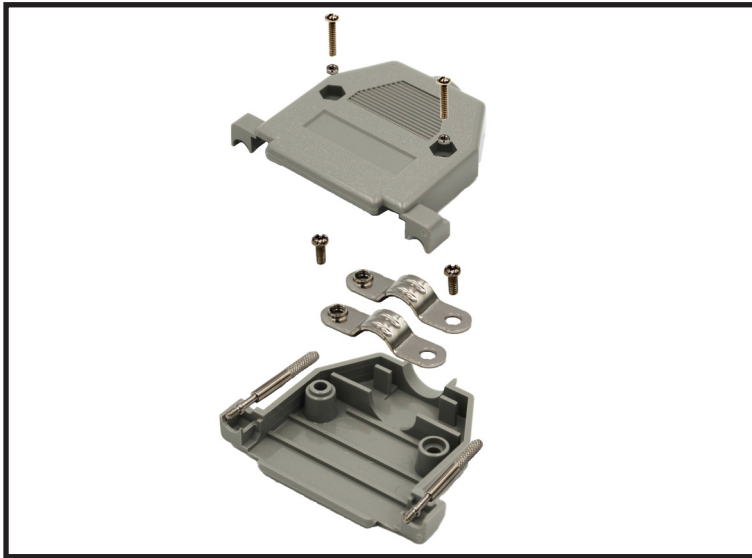

# MHCCOV-SCL Series | Plastic D-Sub Hood

## Description

- Available in 9,15, 25, 37 or 50 way
- Quick Snap together locking system
- Re-openable
- Cable entry, Top entry
- Operating Temperature, -55°C to 110°C
- Will accommodate up to 13mm diameter cable
- Cable clamp is secured with 2 screws
- 4-40UNC Jackscrews

## The Kit Contains:

- |                           |     |
|---------------------------|-----|
| Backshell halves          | x 2 |
| 4-40 Jackscrews           | x 2 |
| Metal Strain Relief Clamp | x 2 |
| Strain relief screws      | x 2 |
| Backshell screws          | x 2 |

## Specification

- Ways: 9, 15, 25, 37 or 50
- Housing Material: Polyamide UL- Recognised
- Cable Entry: Straight, 90°
- Cable OD: Up to 13 mm

Dimensions			
Size	A	B	C
09	31.0	16.0	40.2
15	39.6	17.4	38.0
25	55.0	16.5	44.5
37	69.0	19.5	52.5
50	69.5	19.5	44.5