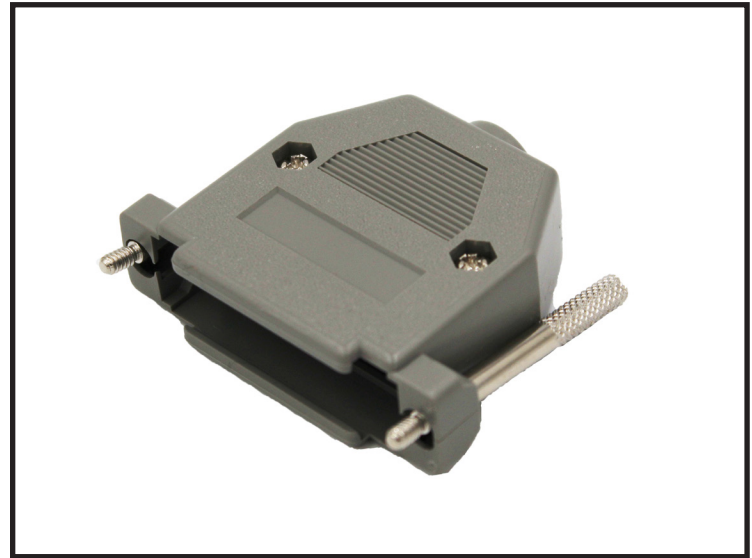

# MHCCOV-SCL Series | Plastic D-Sub Hood

## Description

- Available in 9,15, 25, 37 or 50 way
- Quick Snap together locking system
- Re-openable
- Cable entry, Top entry
- Operating Temperature, -55°C to 110°C
- Will accommodate up to 13mm diameter cable
- Cable clamp is secured with 2 screws
- 4-40UNC Jackscrews

## The Kit Contains:

- |                           |     |
|---------------------------|-----|
| Backshell halves          | x 2 |
| 4-40 Jackscrews           | x 2 |
| Metal Strain Relief Clamp | x 2 |
| Strain relief screws      | x 2 |
| Backshell screws          | x 2 |

## Specification

- Ways: 9, 15, 25, 37 or 50
- Housing Material: Polyamide UL- Recognised
- Cable Entry: Straight, 90°
- Cable OD: Up to 13 mm

Dimensions			
Size	A	B	C
09	31.0	16.0	40.2
15	39.6	17.4	38.0
25	55.0	16.5	44.5
37	69.0	19.5	52.5
50	69.5	19.5	44.5