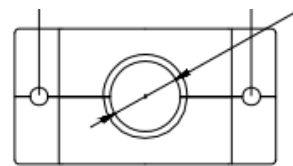

MHCCOV-SN Series | Plastic D-Sub Hood

Description

- Available in 9,15, 25 way
- Re-openable
- Cable entry, Top entry
- Operating Temperature, -30°C to 90°C
- Will accommodate up to 11.5mm diameter cable
- 4-40UNC Jackscrews - Short ONLY

The Kit Contains:

- | | |
|-----------------------|-----|
| Backshell halves | x 2 |
| 4-40 Jackscrews | x 2 |
| Strain Relief inserts | x 2 |

Specification

- Ways: 9, 15, 25
- Housing Material: Polyamide UL- Recognised
- Cable Entry: Straight, 90°
- Cable OD: Up to 11.5 mm

Dimensions			
Size	A	B	C
09	30.8	16.0	39.2
15	39.0	15.5	39.6
25	53.6	16.8	41.7