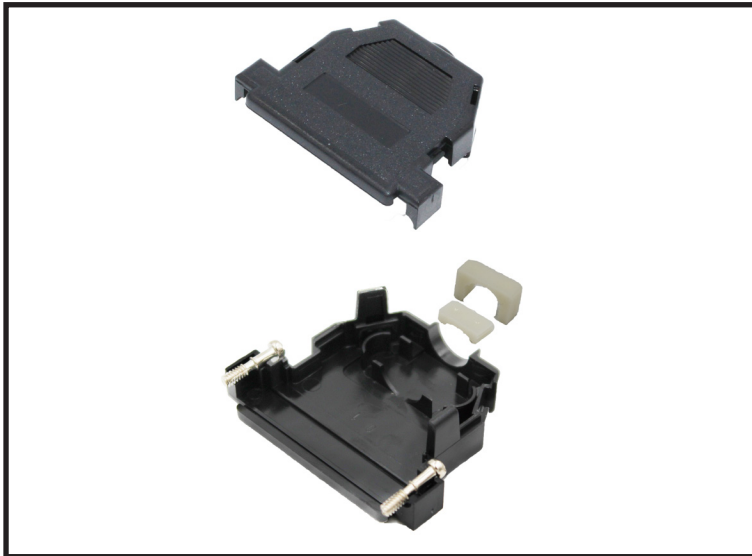

MHCCOV-SN Series | Plastic D-Sub Hood

Description

- Available in 9,15, 25 way
- Re-openable
- Cable entry, Top entry
- Operating Temperature, -30°C to 90°C
- Will accommodate up to 11.5mm diameter cable
- 4-40UNC Jackscrews - Short ONLY

The Kit Contains:

- | | |
|-----------------------|-----|
| Backshell halves | x 2 |
| 4-40 Jackscrews | x 2 |
| Strain Relief inserts | x 2 |

Specification

- Ways: 9, 15, 25
- Housing Material: Polyamide UL- Recognised
- Cable Entry: Straight, 90°
- Cable OD: Up to 11.5 mm